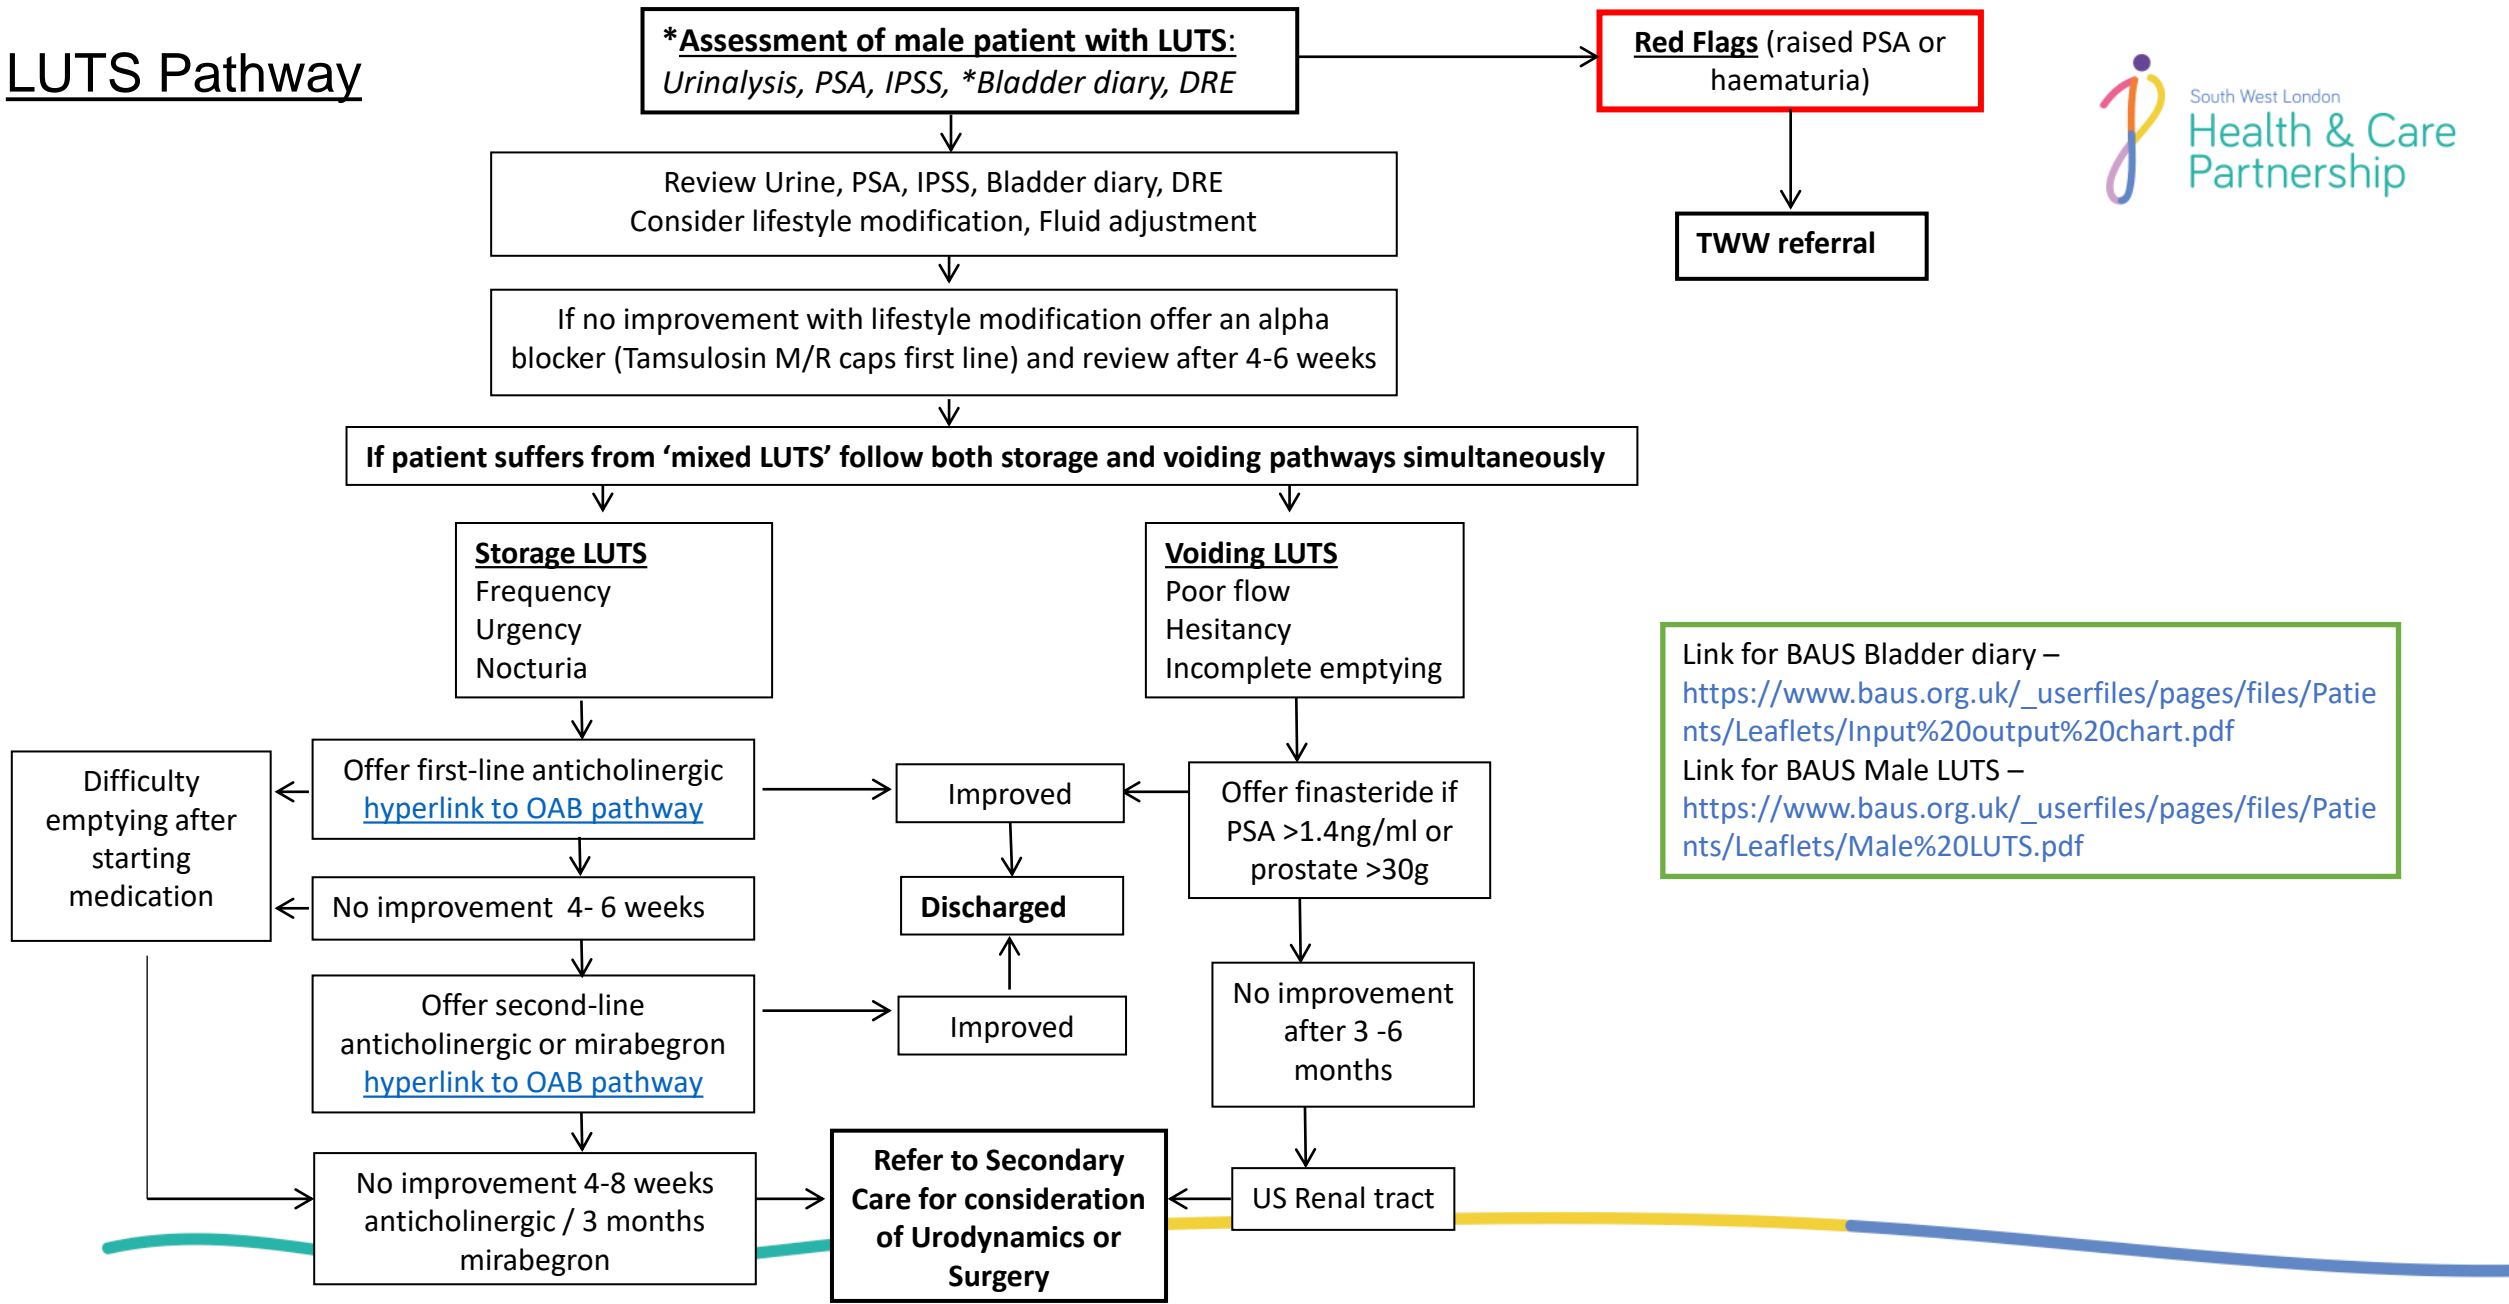

LUTS Pathway

Link for BAUS Bladder diary – https://www.baus.org.uk/_userfiles/pages/files/Patients/Leaflets/Input%20output%20chart.pdf
 Link for BAUS Male LUTS – https://www.baus.org.uk/_userfiles/pages/files/Patients/Leaflets/Male%20LUTS.pdf